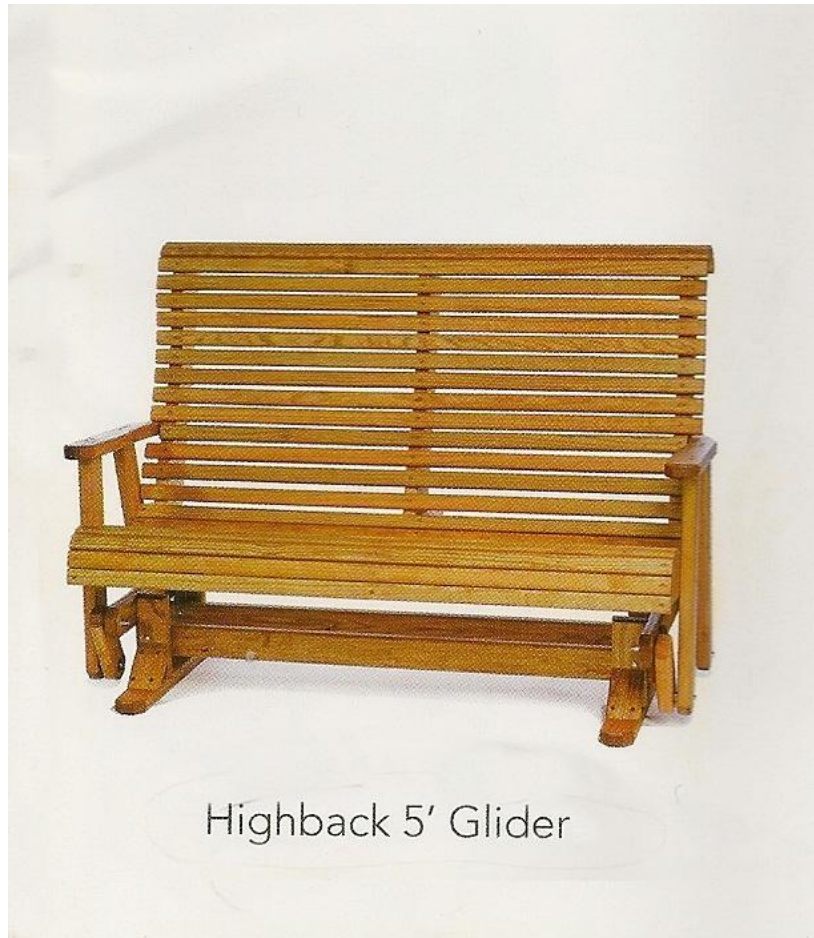

MGP Booster

Raffle

Tickets \$5

Generously donated by Quality Wood Products

www.qualitywoodproducts.com

Tickets are \$5 each and each student has some to sell